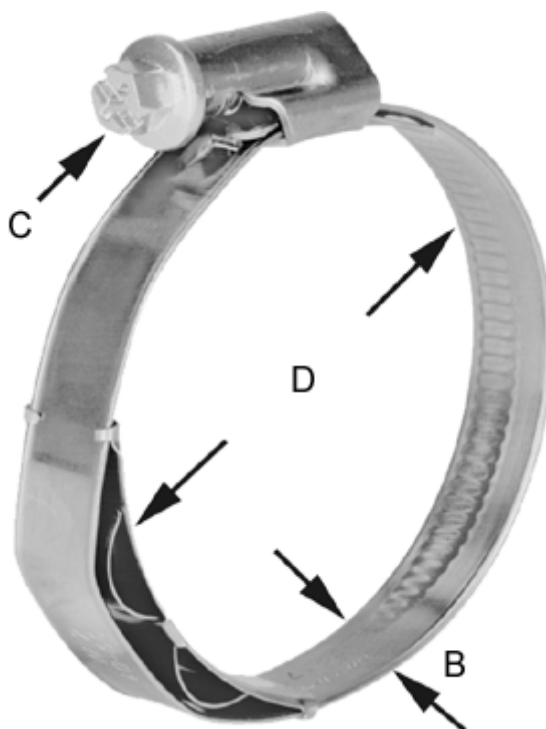

Article number: 021277708037

Description: Worm Drive Hose Clip with spring insert
TORRO WF 30-45/9 C7 W3

Measures

C (screw type) =	C7
Diameter D =	30-45
Width B =	9